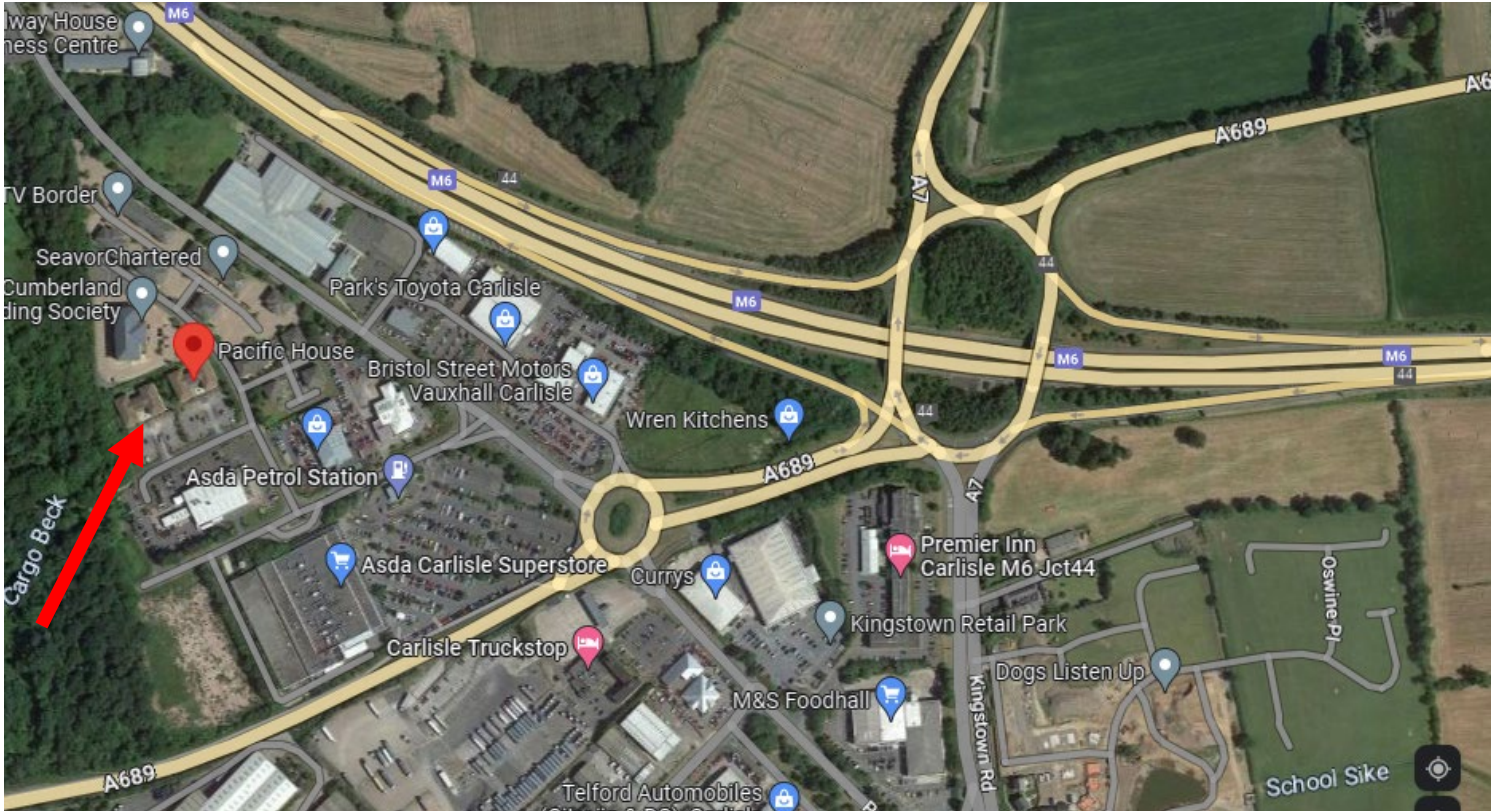

**North East Drive Mobility**  
**Directions to Cumbria Drive Mobility, Pacific House Business**  
**Centre, Parkhouse, Fletcher Way, Carlisle, CA3 0LJ**

Google Map data ©2023

**From the South:**

- Leave the M6 at Junction 44 signposted for Carlisle North & Galashiels.
- At the roundabout, take the second exit signposted A689 West.
- At the next roundabout take the third exit signposted for Rockcliffe.
- Keep in the left lane marked Asda and turn left at the lights.
- Turn right onto Cooper Way.
- Turn left onto Fletcher Way.
- Pacific House is the second turn on the right.

### **From the West:**

- Head East on A595 towards Carlisle.
- Follow the signs for M6 until you see Asda on the left.
- Turn left at Newby West roundabout onto A689, signposted for Hexham & M6.
- At the next roundabout, turn left signposted Rockcliffe (heading towards Asda).
- Keep in the left hand lane marked Asda and turn left at the lights.
- Turn right onto Cooper Way.
- Turn left onto Fletcher Way.
- Pacific House is the second turn on the right.

### **Directions from the East:**

- Head West along A689
- At Linstock roundabout, take the third exit signposted for Scotland, M6 & Carlisle North.
- At the Greymoor Hill roundabout take the third exit signposted for A689 West.
- At the next roundabout take the third exit signposted for Rockcliffe.
- Keep in the left lane marked Asda and turn left at the lights.
- Turn right onto Cooper Way.
- Turn left onto Fletcher Way.
- Pacific House is the second turn on the right.

### **Direction from Carlisle City Centre:**

- Head North on A7.
- Just after the BP garage, turn left at the lights signposted Rockcliffe and Kingstown Retail Park.
- At the mini roundabout, continue straight on.
- At the next roundabout, take the second exit signposted Rockcliffe.
- Keep in the left lane marked Asda and turn left at the lights.
- Turn right onto Cooper Way.
- Turn left onto Fletcher Way.
- Pacific House is the second turn on the right.