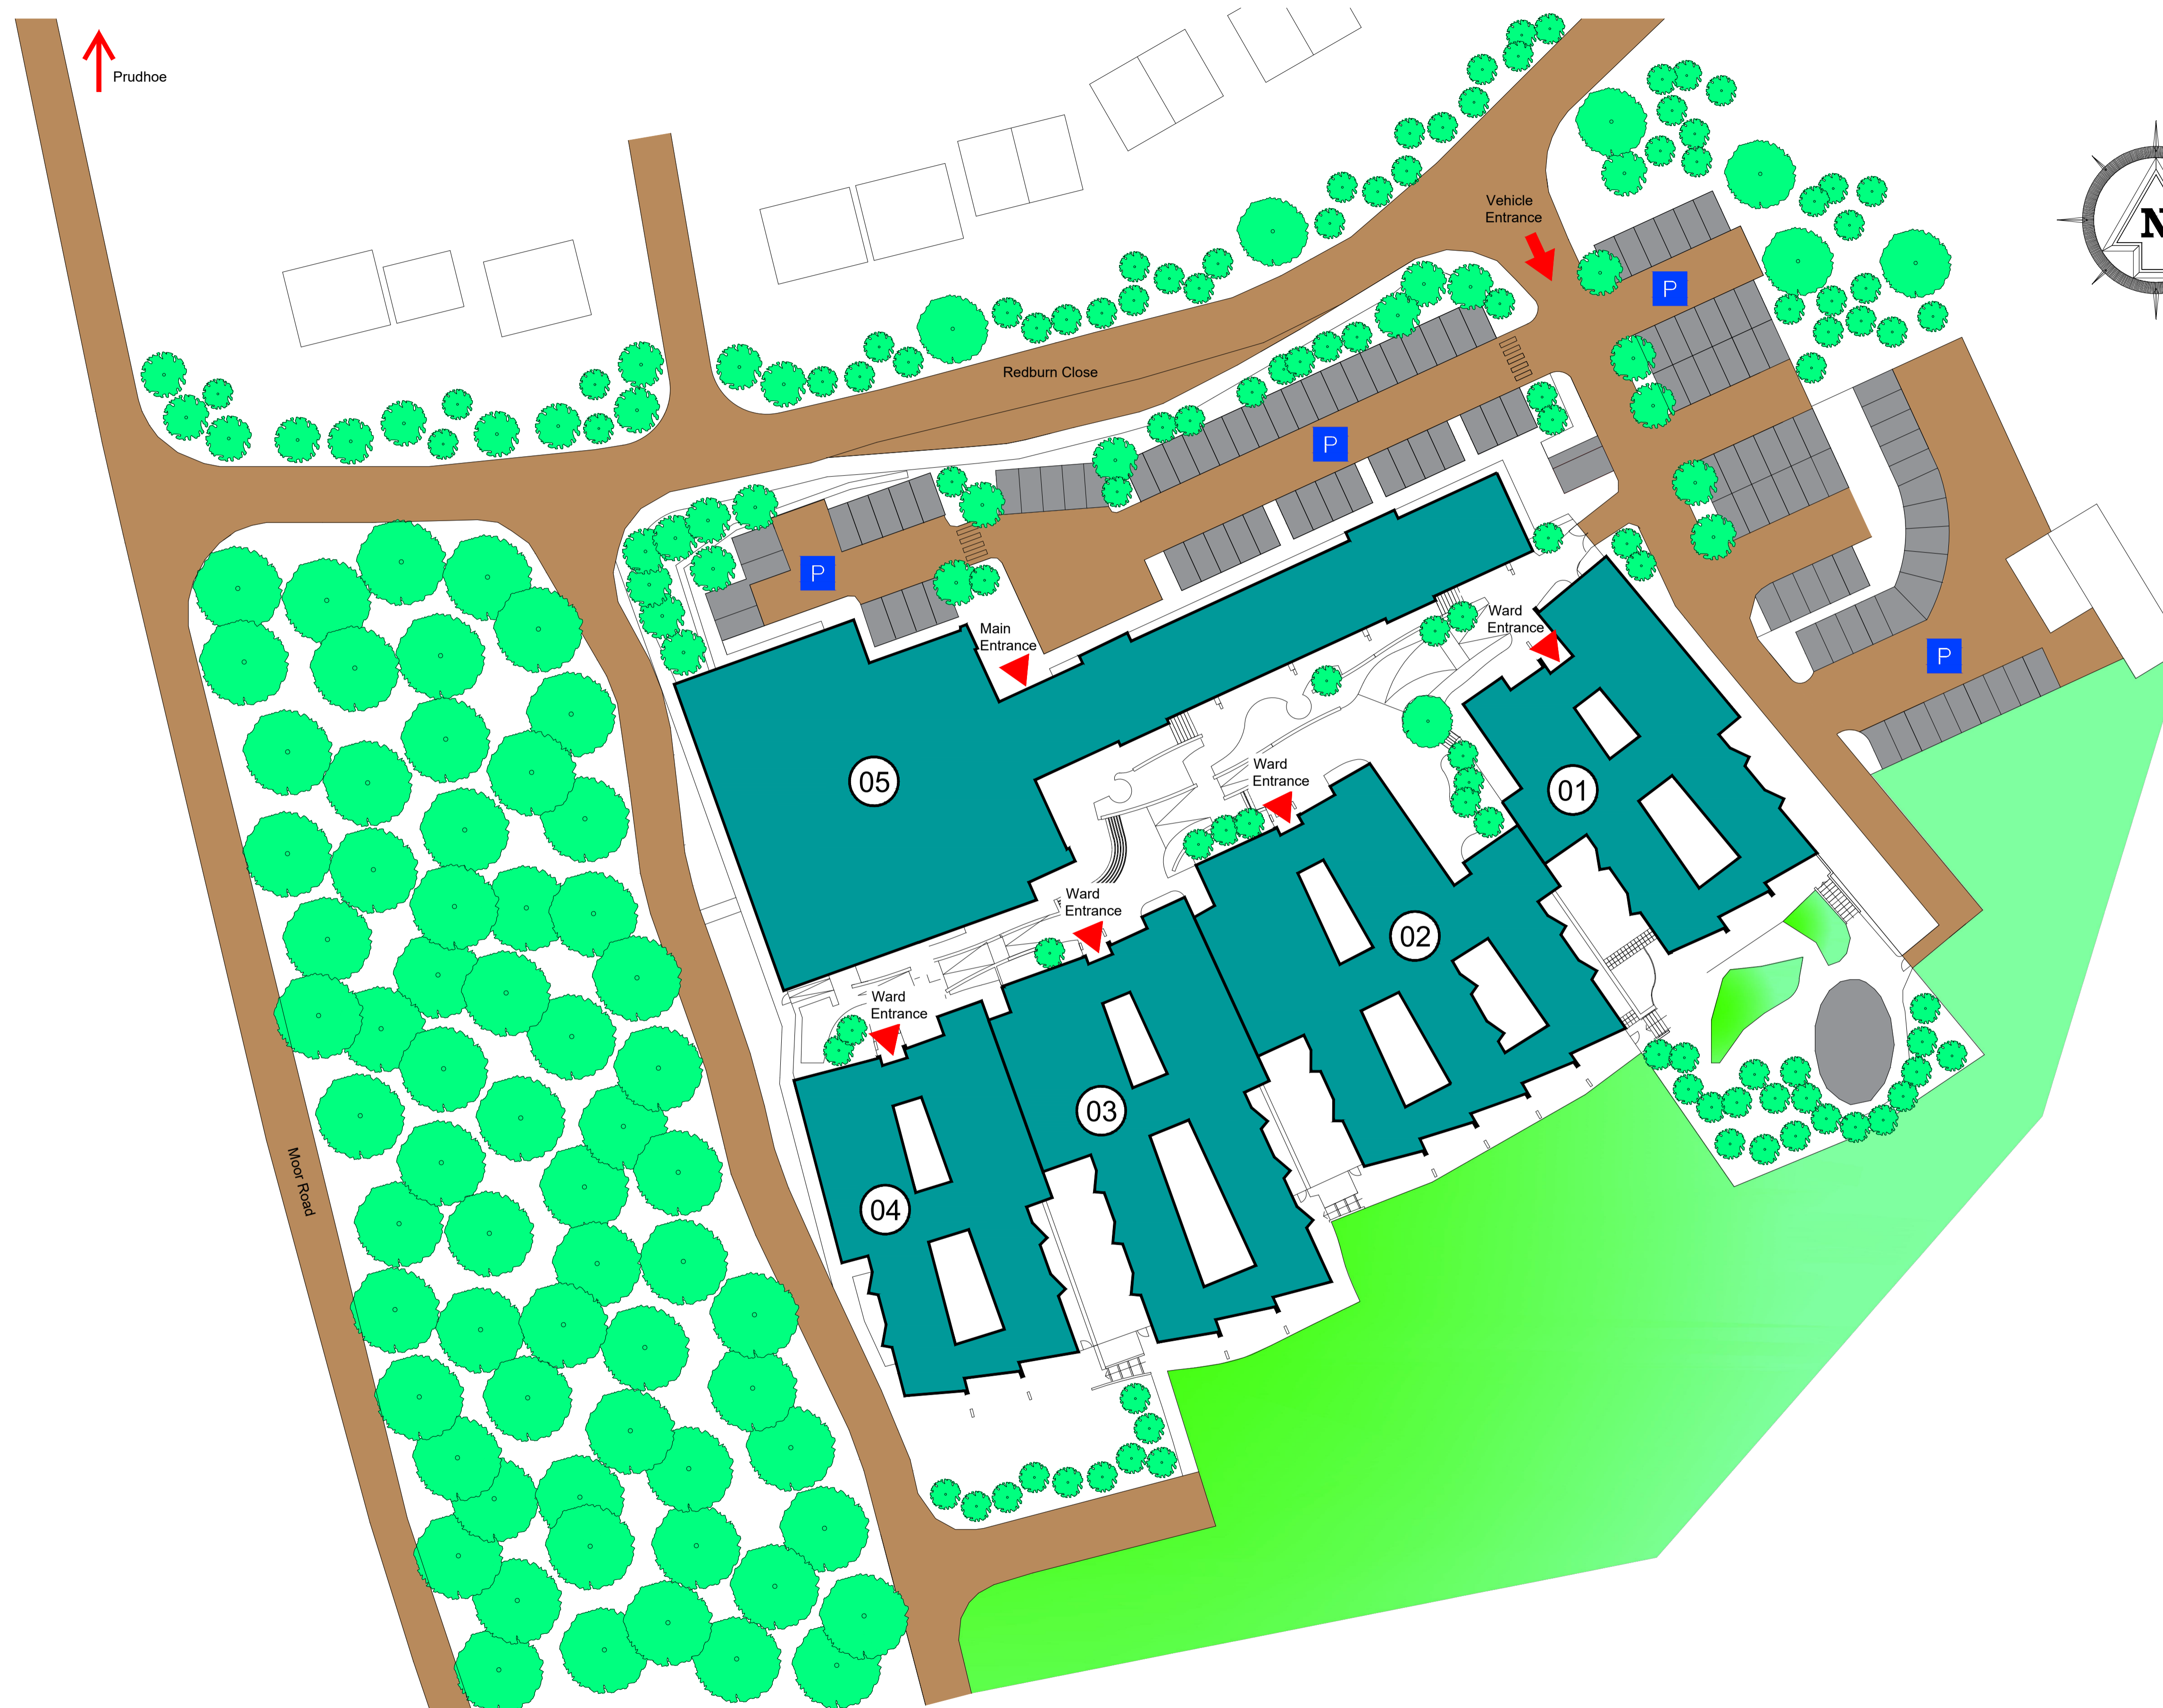

Ferndene Site Plan

- 01 Riding
- 02 Redburn
- 03 Fraser
- 04 Stephenson
- 05 Activity Recreation Centre (Arc)
Main Reception
- P Main Hospital Car Parks