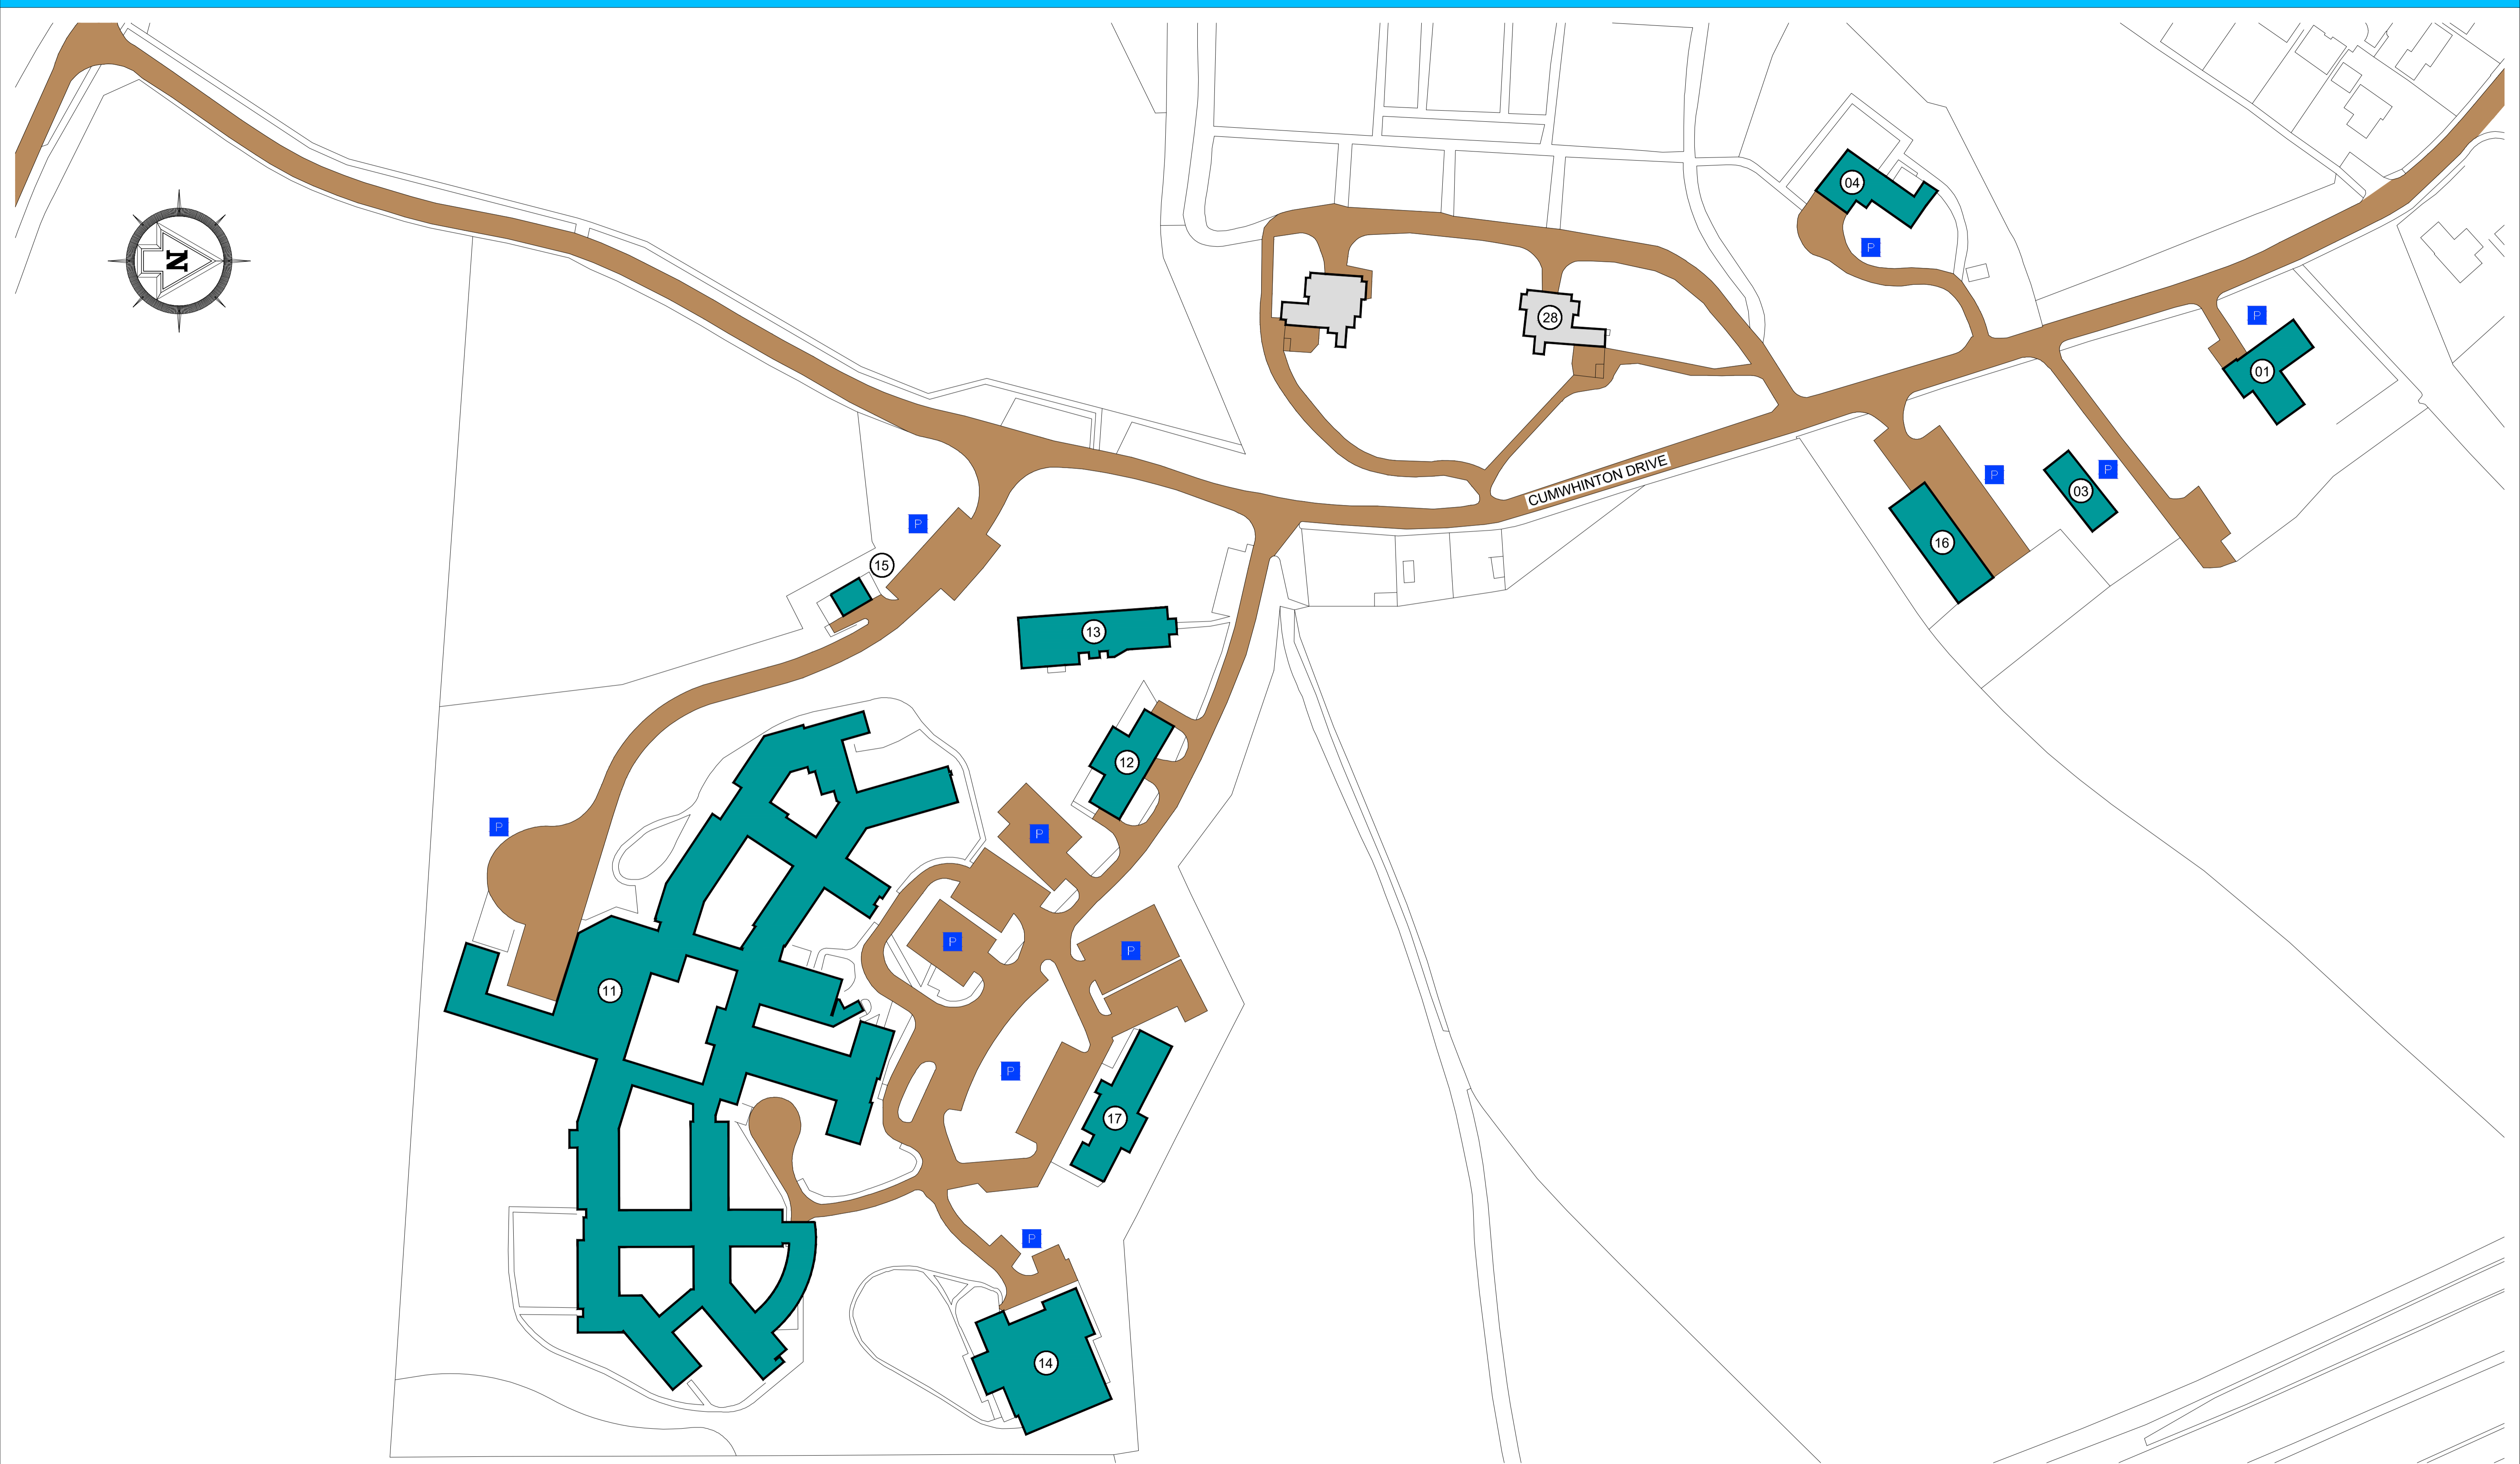

Carleton Clinic Site Plan

- 01 Beech Lodge
- 03 Pine Lodge
- 04 The Coppice

- 11 Hadrian Unit, Oakwood Unit, Ruskin Unit, Edenwood Unit, Cafe & Main Reception.
- 12 Cedarwood

- 13 Acorn Unit
- 14 Rowanwood
- 15 Generator House

- 16 Inglewood (Estates)
- 17 Geltwood
- 28 Cumbria Partnership Trust
Cumberland House

P Main Car Parks