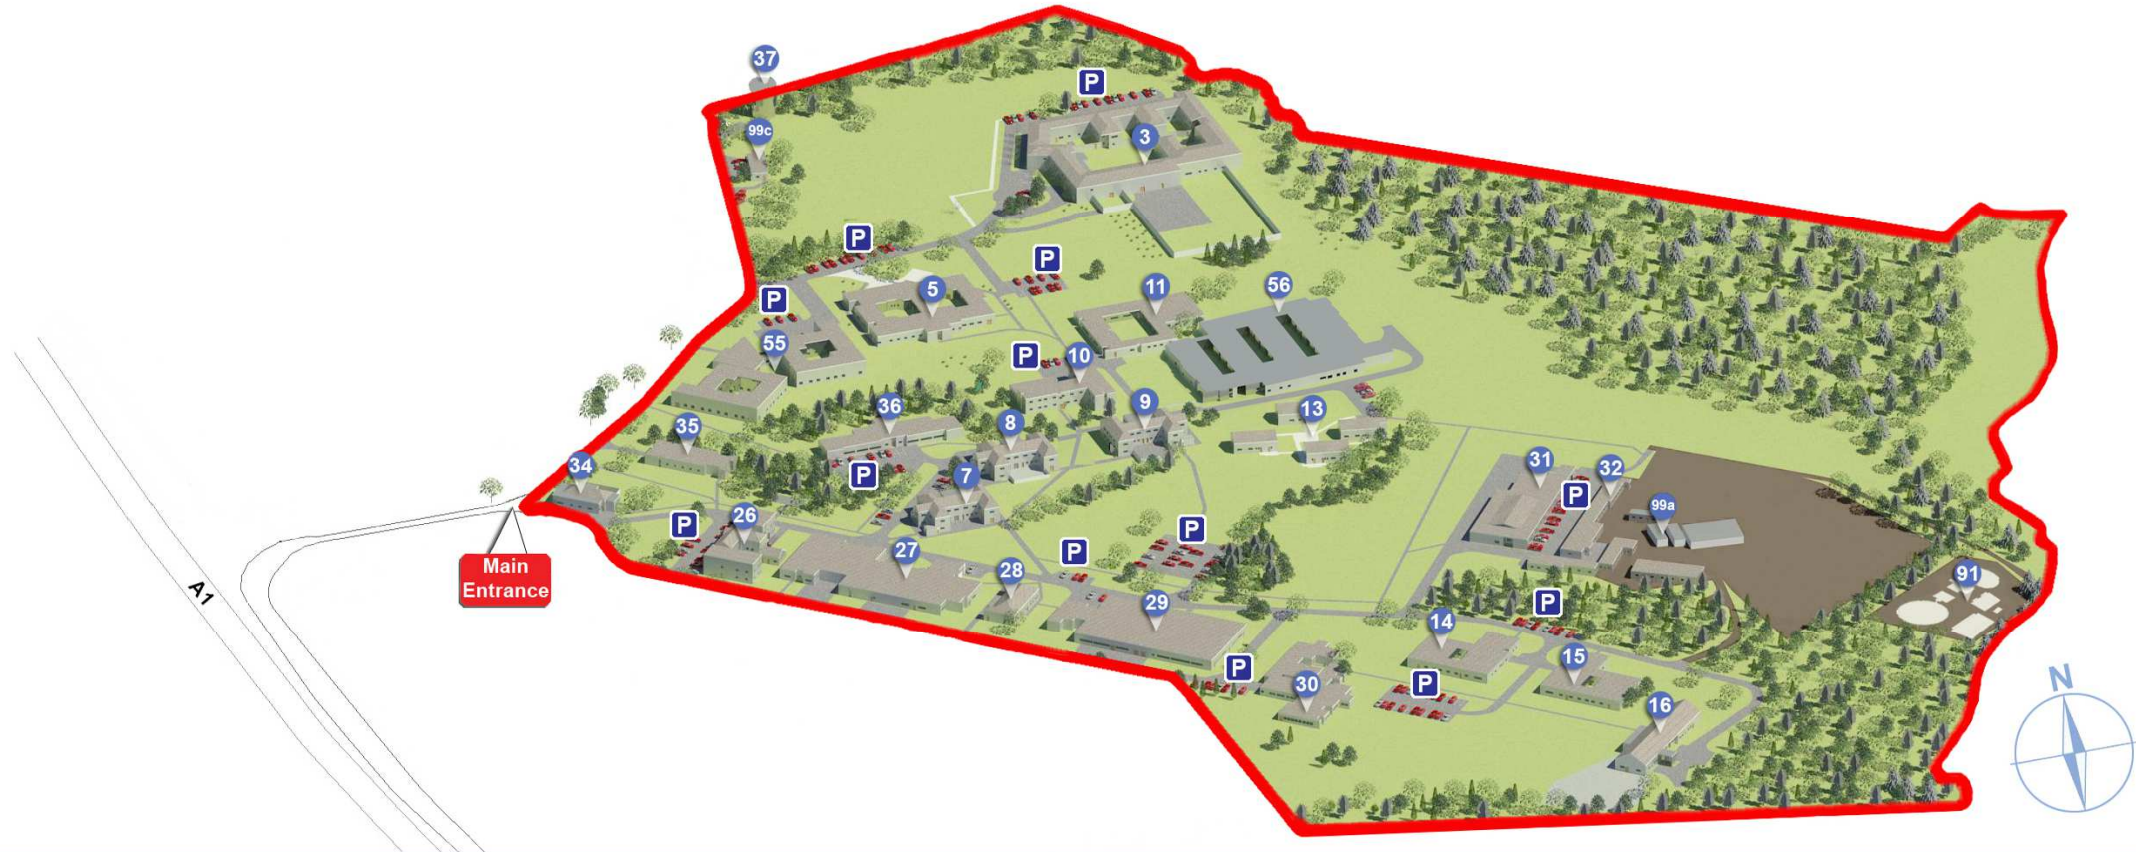

Northgate Hospital Site Plan

- 3 Kenneth Day Unit
- 5 Tweed
- 7 Belsay
- 8 Bothal
- 9 Cambo
- 10 Hebron
- 11 Ingram
- 13 Hepscott Bungalows (1-4)
- 14 Alnwick
- 15 Longhirst

- 16 Woodside
- 26 Administration Block
- 27 Catering/Head Injuries/Conference Suite
- 28 Psychology Annexe
- 29 Adult Training Centre
- 30 Day Unit
- 31 Boiler House/Laundry
- 32 Estates Department
- 34 Gees Club
- 35 PMVA Training Suite

- 36 Medical Directorate
- 37 Water Tower
- 55 Tyne
- 56 Mitford (Under Construction)
- 91 Sewage Works
- 99a Garpro and Gardens
- 99c Mortuary/Records Store
- P** Hospital Car Parks