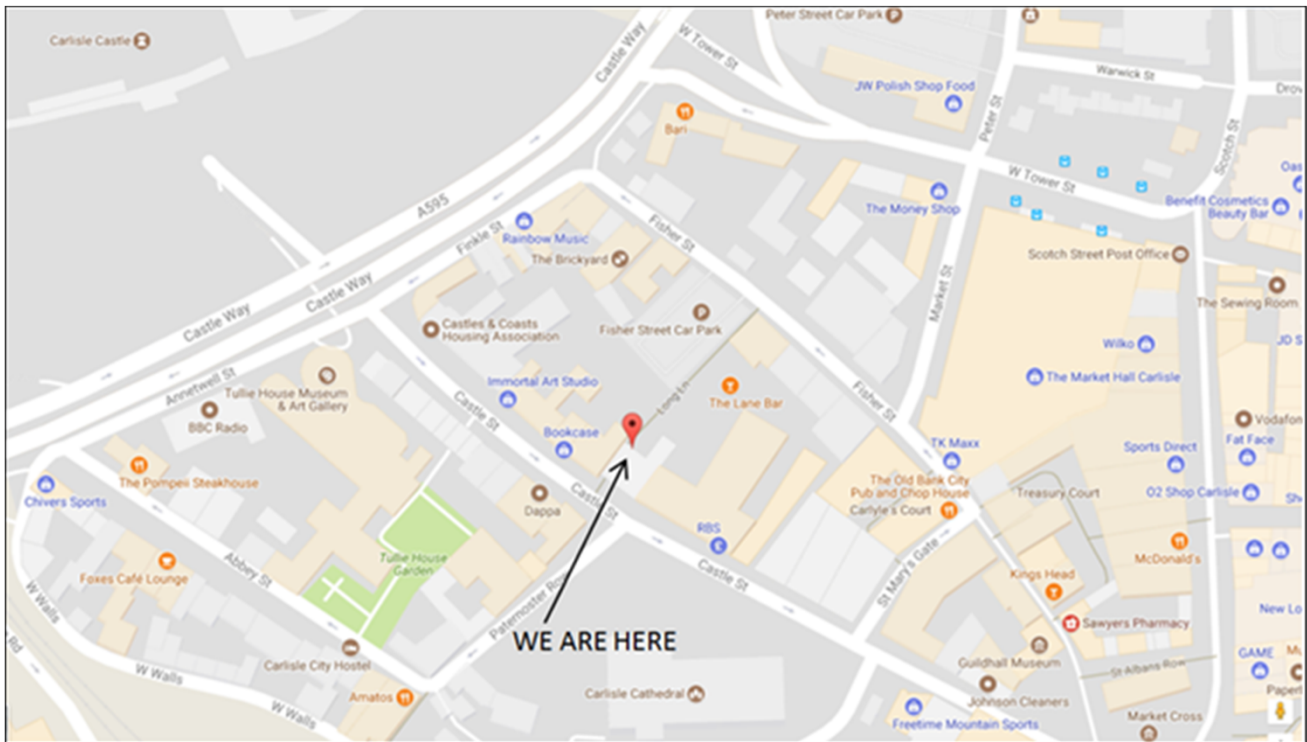

### **The address where your appointment will take place is:**

OutREACH Cumbria  
2 Long Lane  
Carlisle  
Cumbria  
CA3 8TA

### **Directions to site:** See next page

OutReach Cumbria is situated near the top of Long Lane which runs off Castle Street. Long lane is a narrow pedestrianised lane, Fisher Street runs along the bottom of Long Lane.

The nearest car park is the Fisher Street Car Park, the post code is CA3 8RF. The car park on Fisher Street is located at the bottom of Long Lane.

The building entrance is situated opposite 'Cakes & Ale'. There is a wrought iron gate at the entrance, the building has a sign saying 'Caritas Care' on the outside. Entry is through a brown front door with a doorbell. On arrival please ring the doorbell and you will be greeted by a member of staff. The staff member will have a list of people attending and they will direct you to the waiting area and tell the clinician you are here. The clinician will come and collect you. There are toilet facilities within the building in the foyer, please ask the staff member and they will direct you to the facilities.

### **M6 from the South**

Travelling from M6 to Castle Street via A69.  
From the M6, take the A69 to Carlisle/Hexham/Newcastle at Junction 43. At Rosehill roundabout, take the 1st exit onto Rotary Way (continuing to follow A69). Turn right onto Victoria Place (A69). Turn right onto Georgian Way (A7). At the roundabout, take the 1st exit onto Castle Way (A595). Take the exit towards the City Centre and then merge onto West Tower Street. Turn right onto Market Street then turn right onto Fisher Street. On your left is a carpark called Fisher Street Car Park which is next to Long Lane. Parking costs £1.50 for 2 hours.